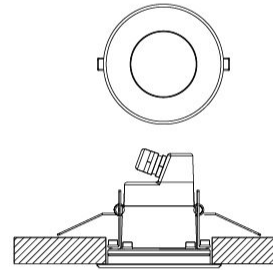

95mm 3 ¾"

49mm 1 15/16"

88mm 3 7/16"